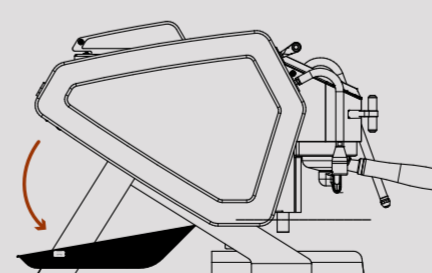

YOU PLAY

FRESH WATER

Instant freshly heated water for higher quality infusions.

Small tank size to **avoid prolonged water stay** and to improve the total quality of the final product.

EASY SERVICE

The flap opening on the back allows for easy maintenance of the electronic components.