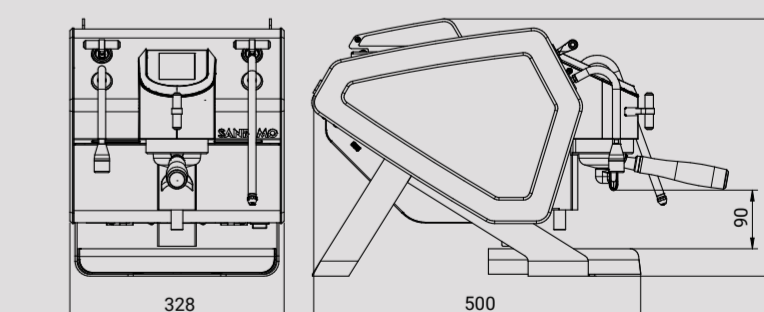

SPEED AND ERGONOMICS

Start / Stop levers to activate water and steam with just one click.

Steam and water wands Cold Touch

USB ENTRANCE

For software updates and loading profiles.

TECHNICAL DATA

Voltage	Version 1	220-240V
	Version 2	110-120V
	Version 3	100V / 50-60 Hz
Power consumption	2.35 kW	
Steam boiler capacity	1 lt	
Steam boiler resistance power	1.5 kW	
Coffee boiler capacity	0.5 lt	
Coffee boiler resistance power	500 W	
Net weight	32 kg	